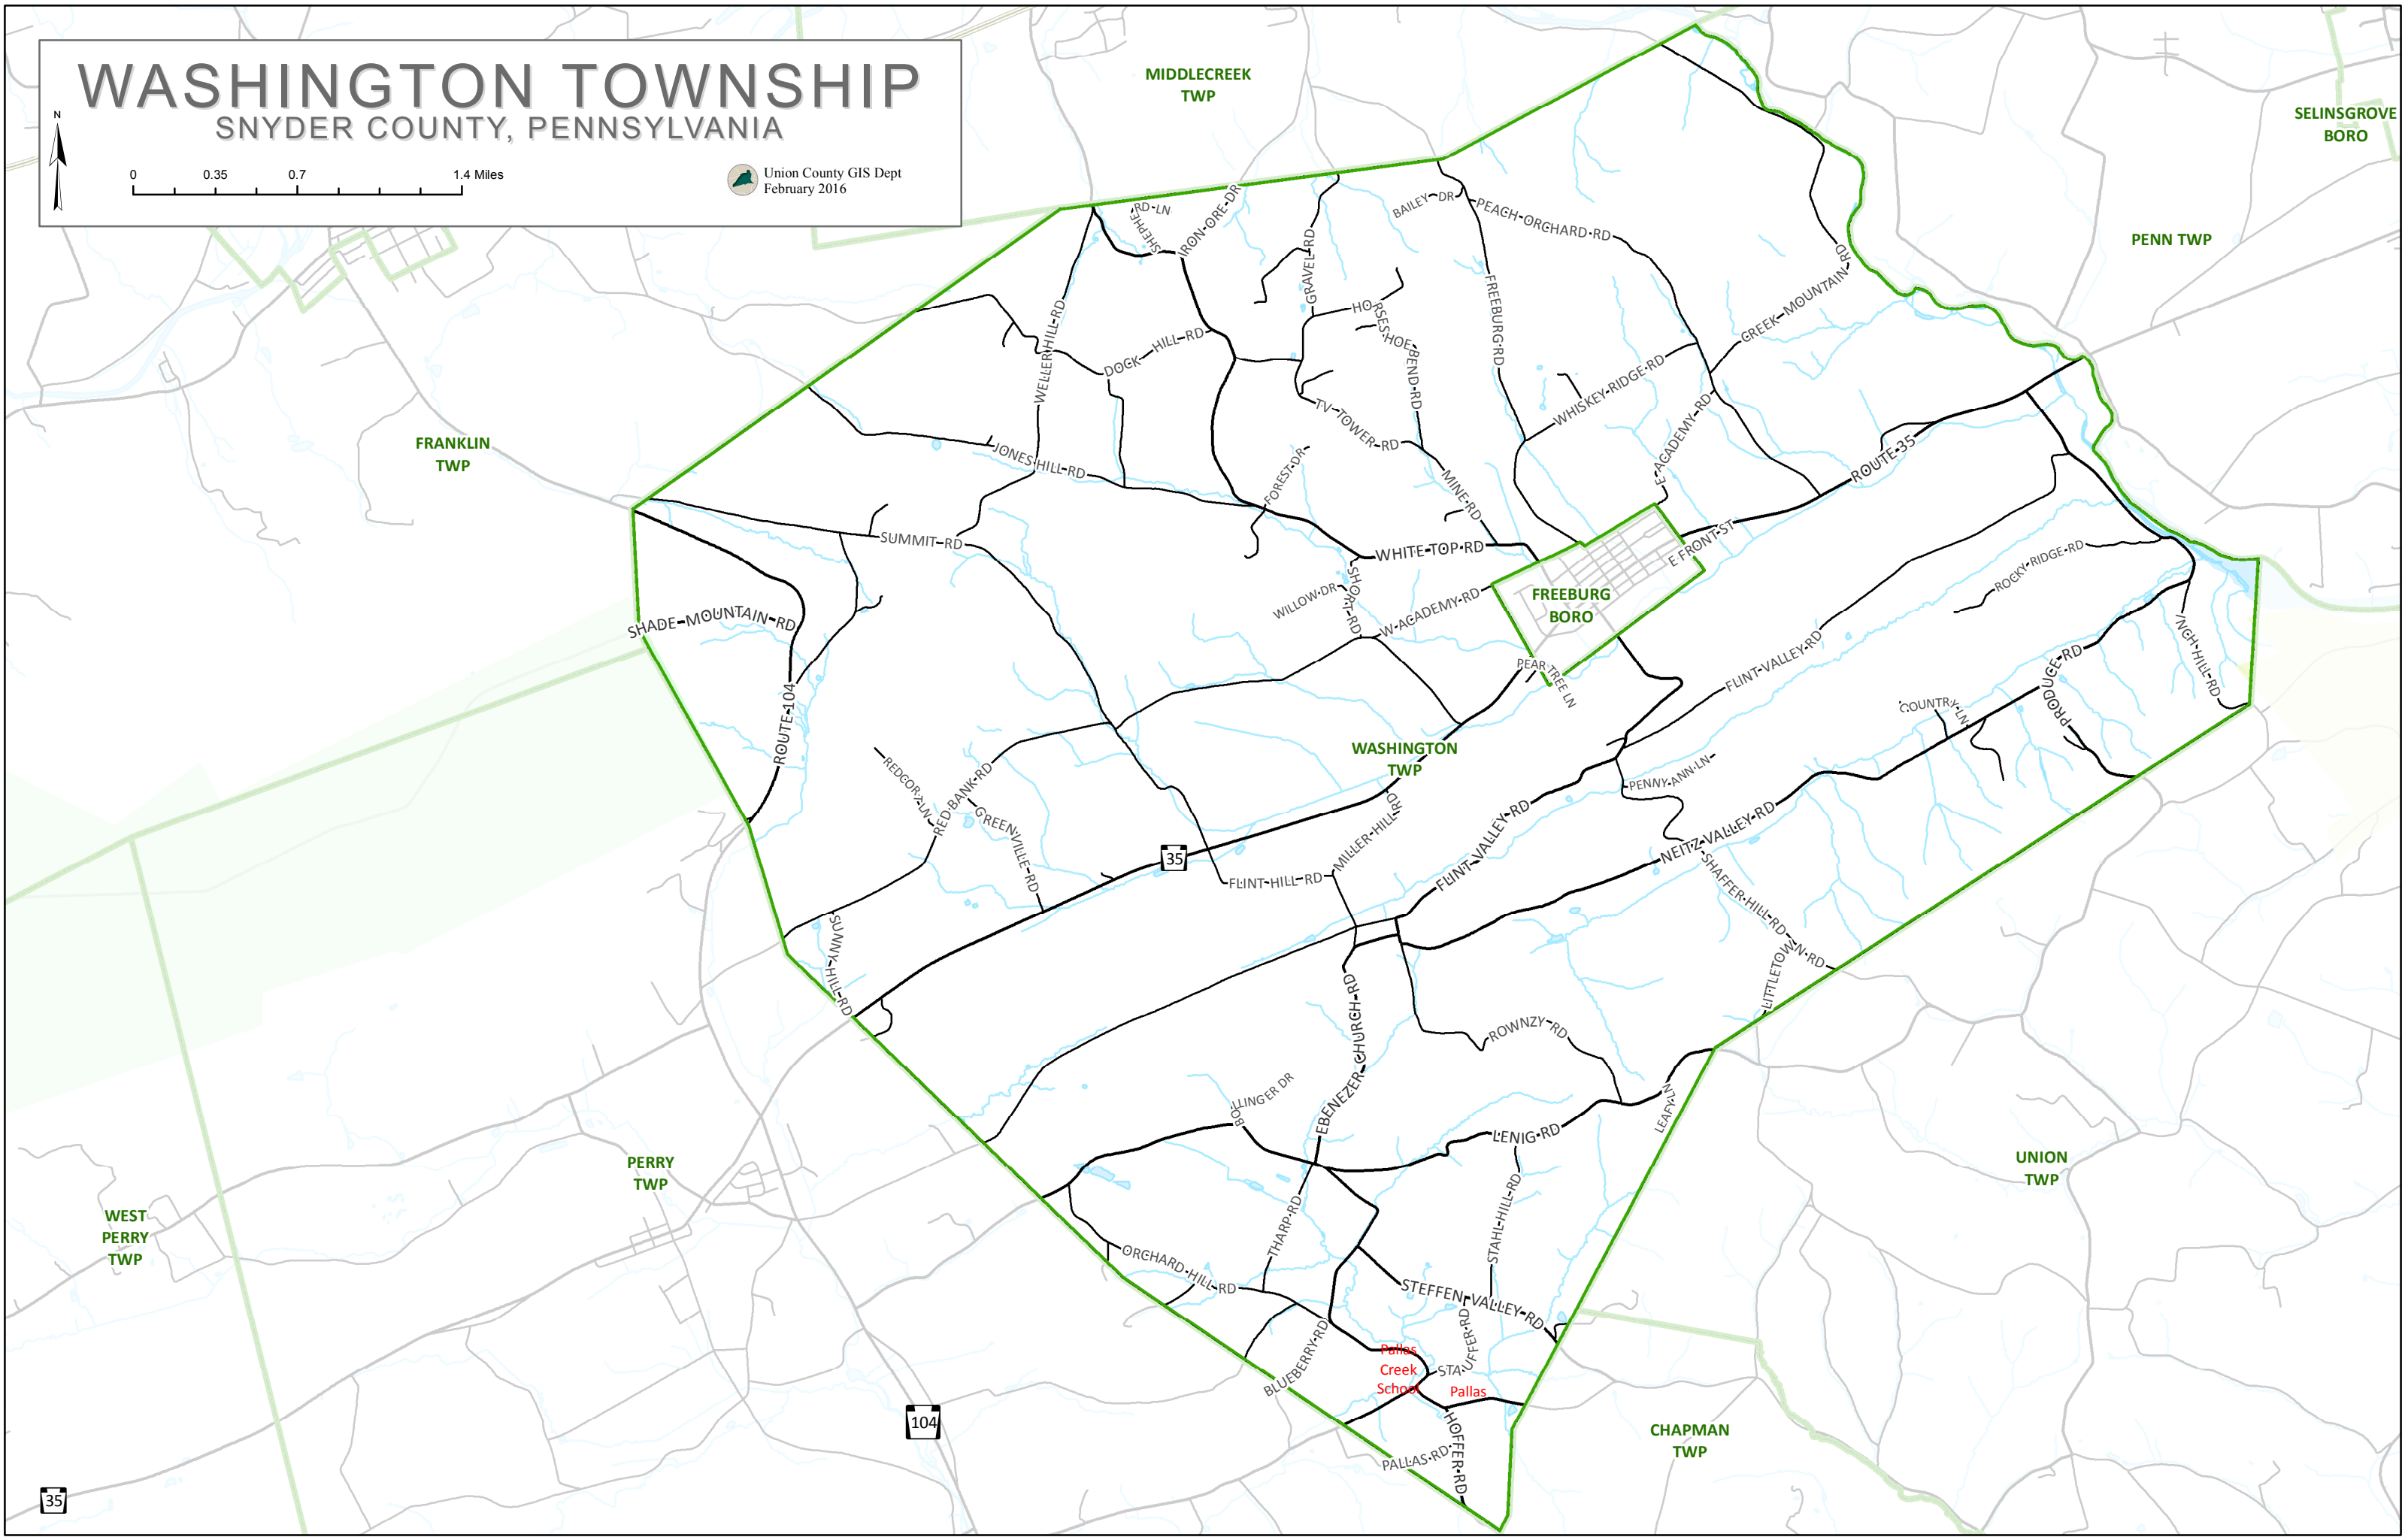

# WASHINGTON TOWNSHIP

SNYDER COUNTY, PENNSYLVANIA

Union County GIS Dept  
February 2016

35

104

35