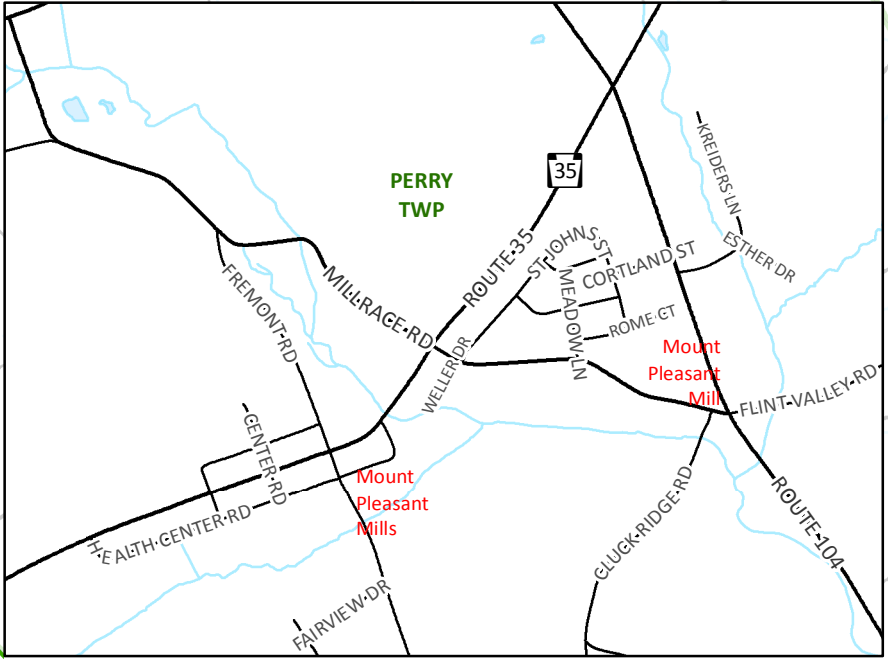

PERRY TOWNSHIP

SNYDER COUNTY, PENNSYLVANIA

0 0.325 0.65 1.3 Miles

Union County GIS Dept
February 2016

FREEBURG
BORO

SHADE MOUNTAIN RD
PERRY TWP

PERRY TWP

PERRY TWP

Mount Pleasant Mills

Mount Pleasant Mills
Post Office

Shadle

Strouptown

WEST PERRY TWP

Troutwell

Alme

CHAPMAN TWP

JUNIATA COUNTY