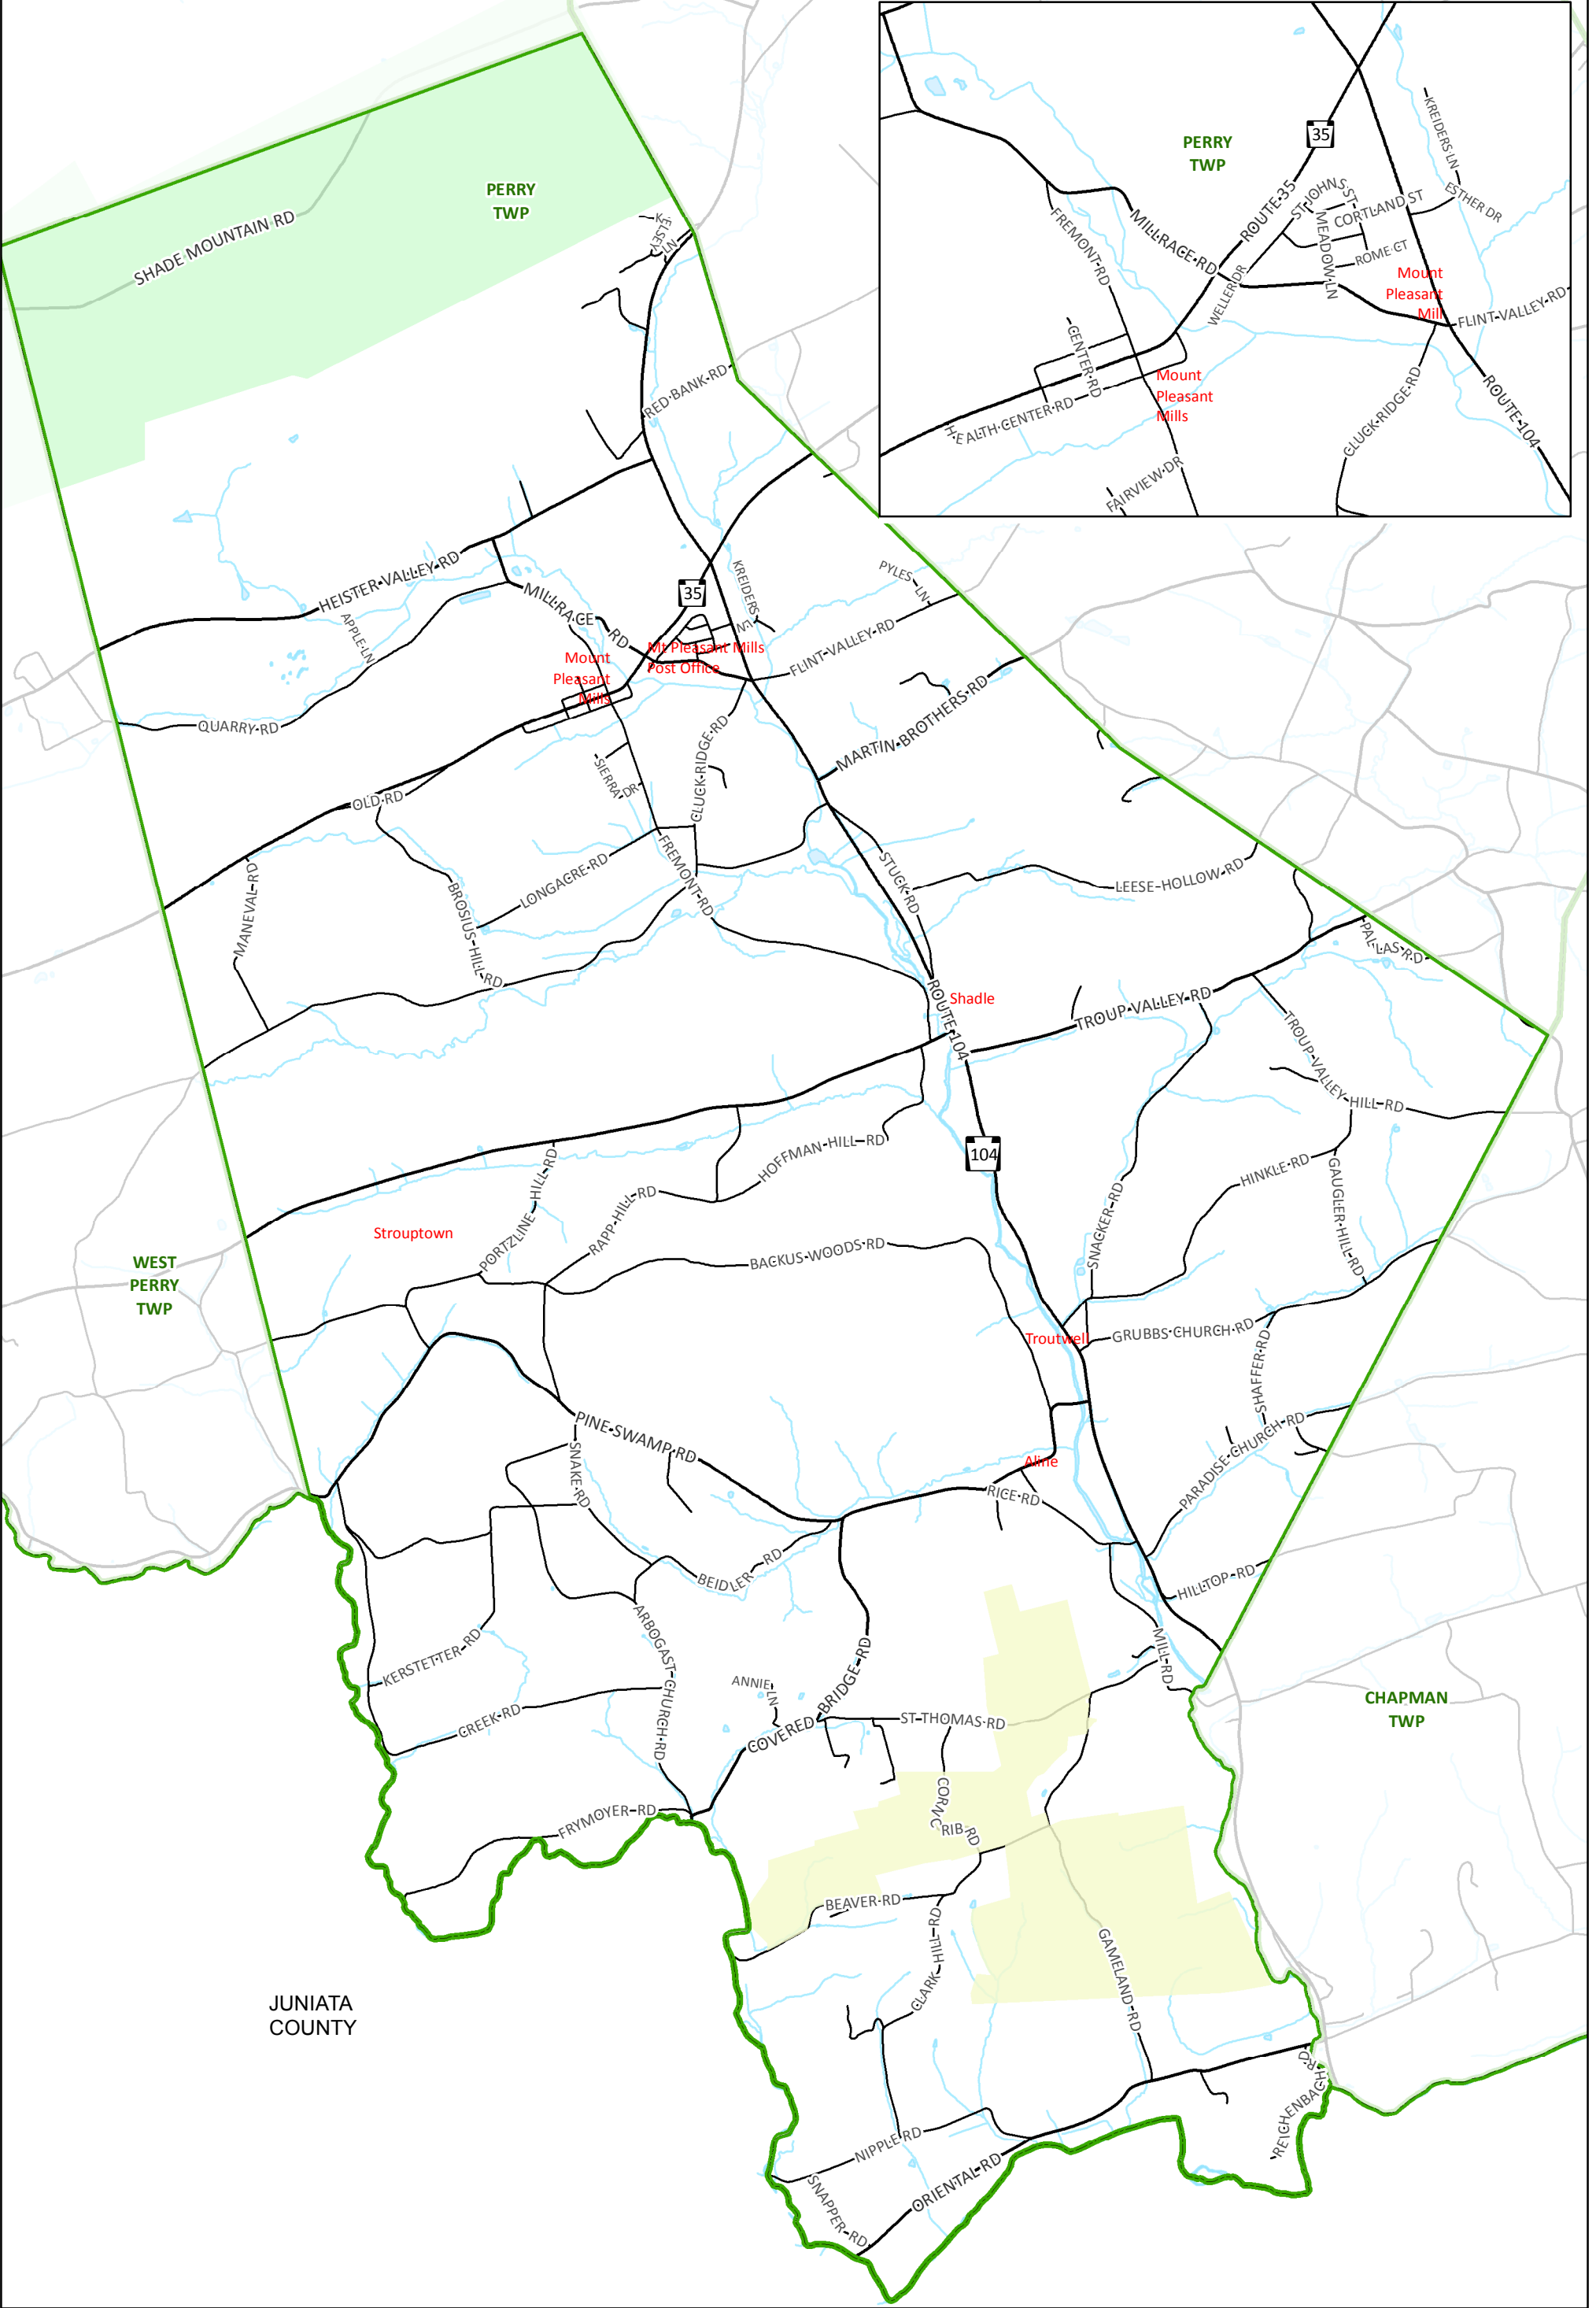

PERRY TOWNSHIP

SNYDER COUNTY, PENNSYLVANIA

0 0.325 0.65 1.3 Miles

Union County GIS Dept
February 2016

FREEBURG
BORO

SHADE MOUNTAIN RD
PERRY TWP

PERRY TWP

PERRY TWP

Mount Pleasant Mills

Mount Pleasant Mills
Post Office

Shadle

Strouptown

WEST PERRY TWP

Troutwell

Alme

CHAPMAN TWP

JUNIATA COUNTY