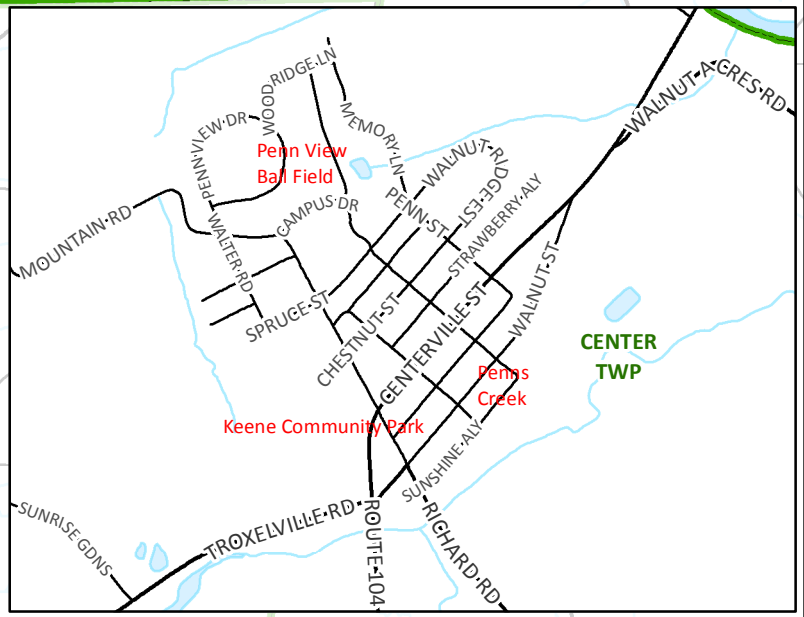

ADAMS  
TWP

CENTER  
TWP

JACKSON  
TWP

FRANKLIN TWP

# CENTER TOWNSHIP

SNYDER COUNTY, PENNSYLVANIA

0 0.275 0.55 1.1 Miles

Union County GIS Dept  
February 2016

CENTER  
TWP